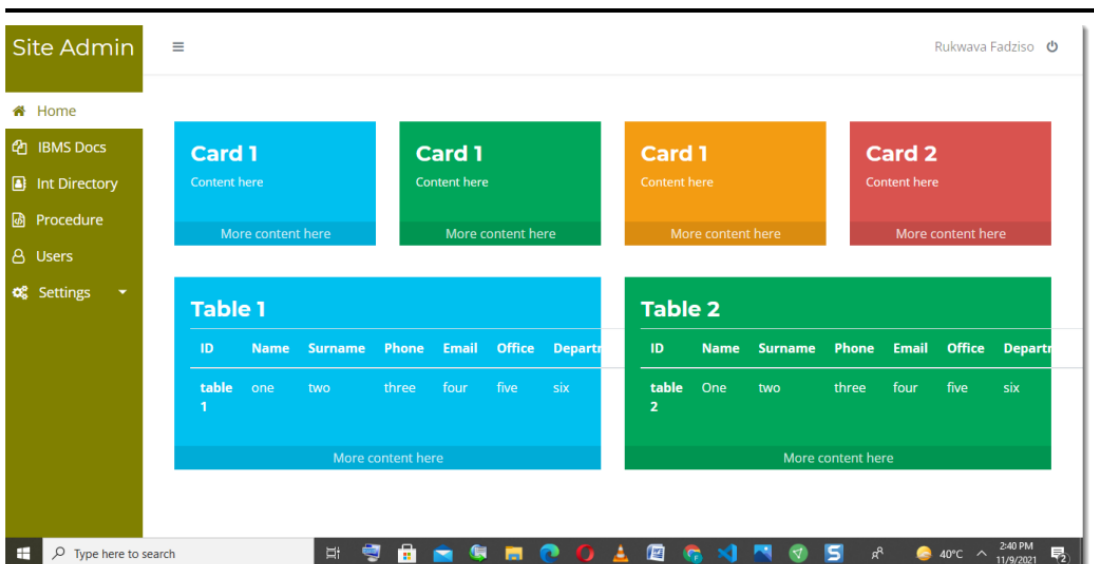

# How to Log In

1 Click Site Administration under the Links section

2 Enter the Username and Password that were used to register and click Login

3 Logging in takes you to the Site Administration Home page